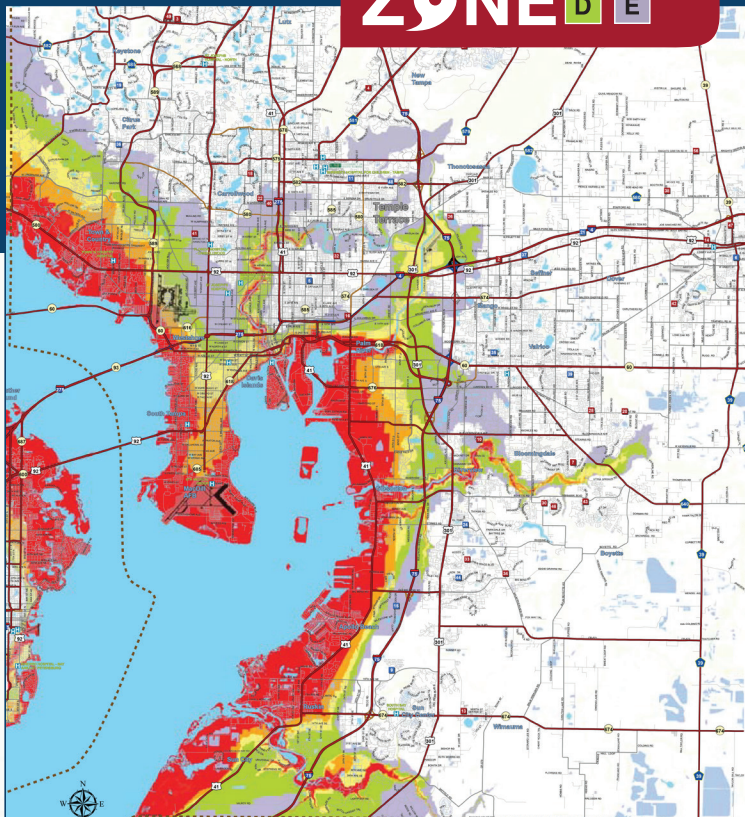

KNOW YOUR ZONE A B C D E

# Hurricane Preparedness for Mobile and Manufactured Home Residents

**LEGEND**

**Evacuation Levels**

	Level A - Evacuate red areas and all mobile home/RV residents	To 11'
	Level B - Evacuate red and orange areas and all mobile home/RV residents	To 17'
	Level C - Evacuate red, orange and yellow areas and all mobile home/RV residents	To 22'
	Level D - Evacuate red, orange, yellow and green areas and all mobile home/RV residents	To 31'
	Level E - Evacuate red, orange, yellow, green and purple areas and all mobile home/RV residents	To 38'
	Evacuation Routes	

**Potential Storm Tide Heights (FT)**

Online map is available at [HCFLGov.net/StaySafe](http://HCFLGov.net/StaySafe) under "Know Your Evacuation Zone".

Of all households, families in mobile and manufactured homes face the largest risk of damage.