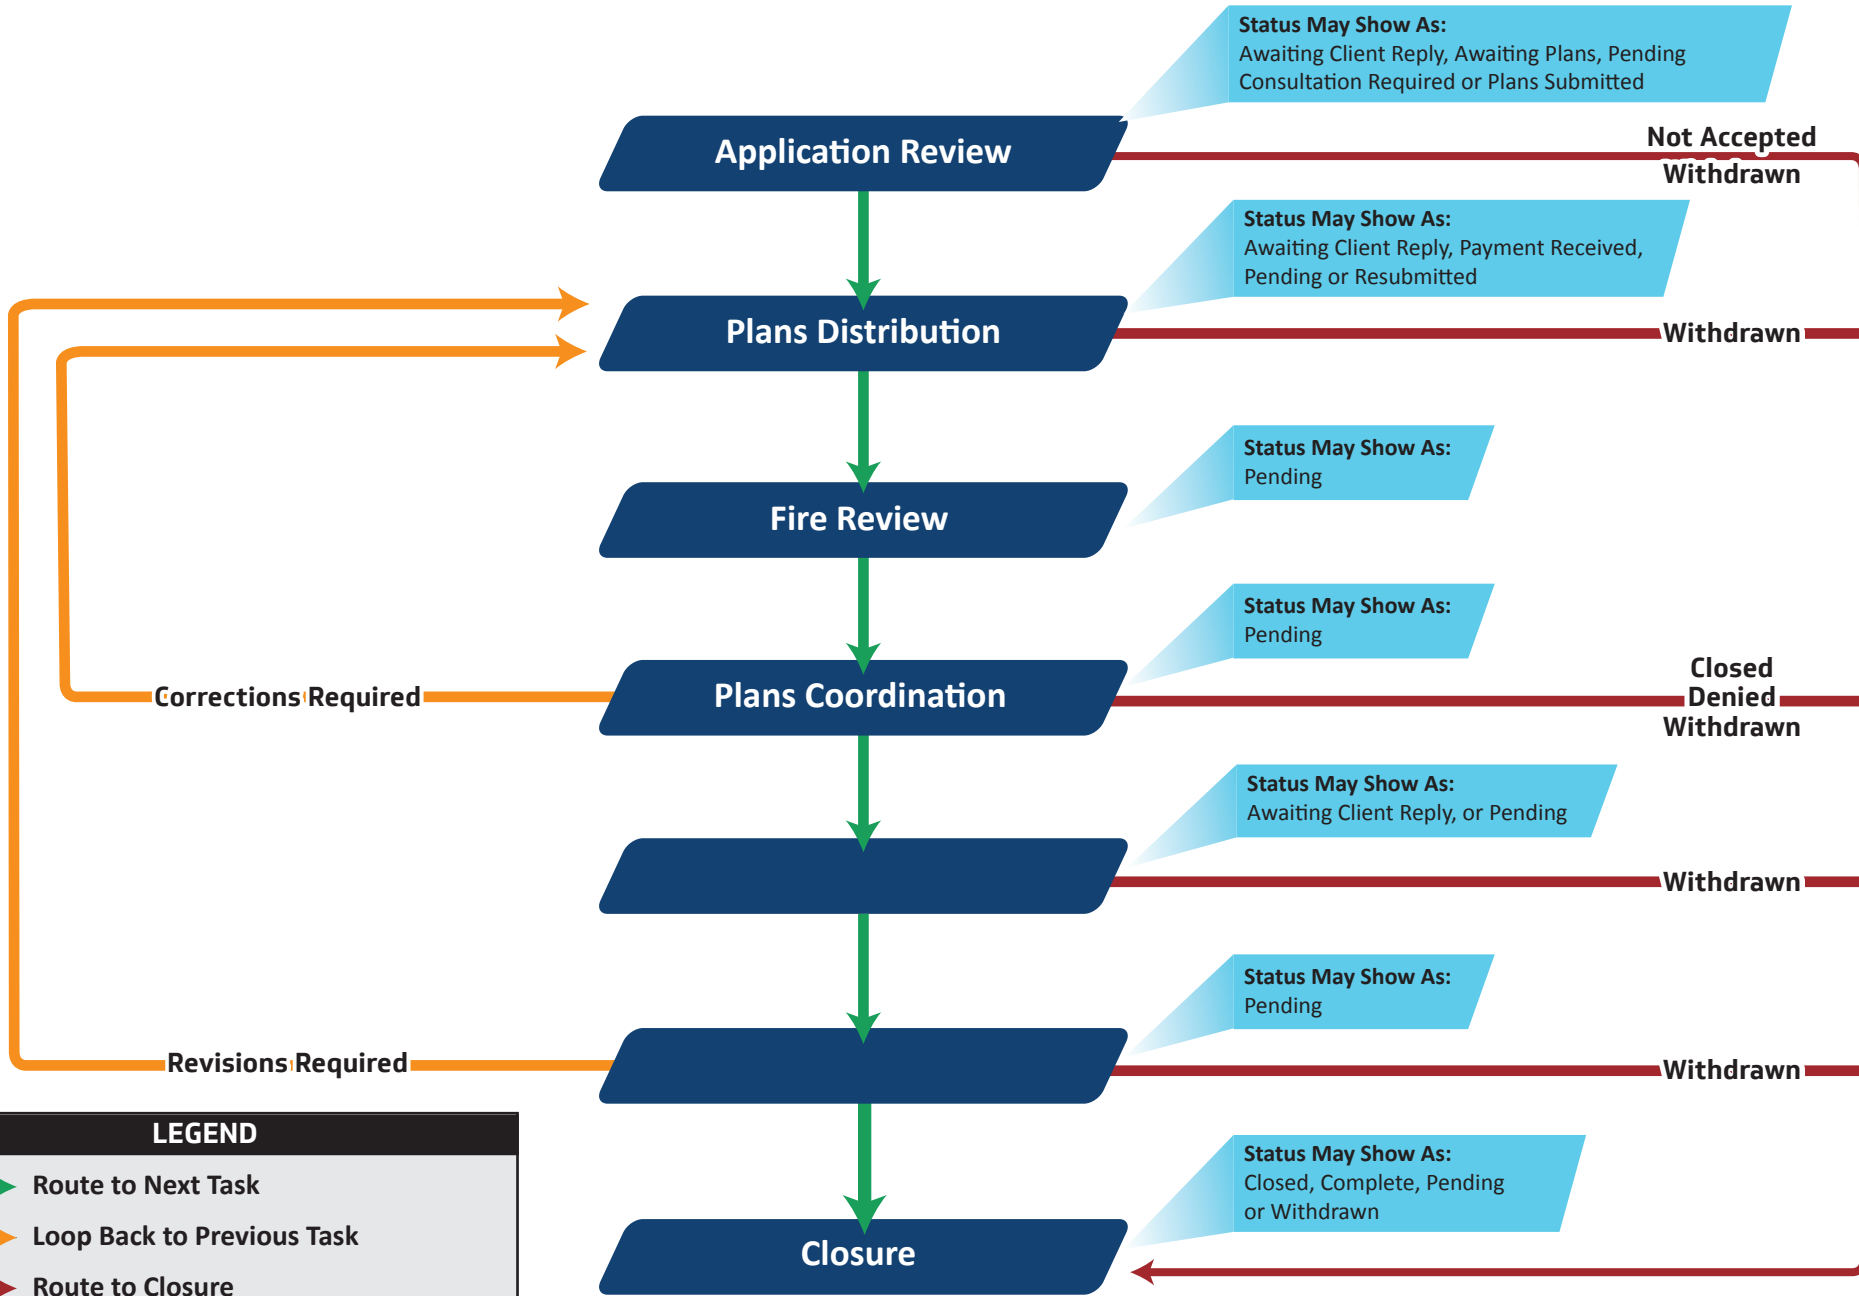

Online Permitting Process for Fire Alarm Plans

LEGEND

-  Route to Next Task
-  Loop Back to Previous Task
-  Route to Closure